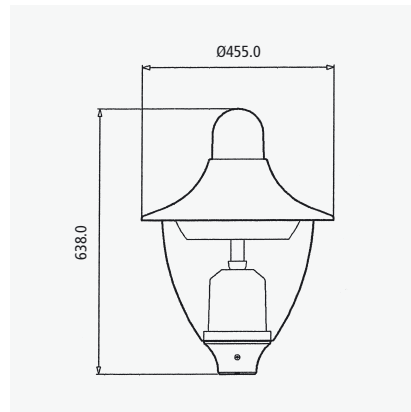

**FEATURES**

- The body, internal mouldings and bowl are manufactured from high impact resistant UV stabilized injection-moulded Polycarbonate.
- Styled top manufactured from aluminium.
- Reflector with tubular lamps.
- Refractor with elliptical lamp options.
- The control gear is contained within the luminaire and is immediately accessible, as is the lamp on removal of the bowl assembly.
- Bowl assembly fitted with a lockable bayonet fixing.
- Finished in black.
- IP65 sealed lamp and gear compartment.

Recommended Applications: Residential areas, shopping areas, squares, parks, minor roads, footpaths.

Suggested Column: 3 - 5m, for post-top or wall-mounted fixing. P707 specifically designed columns and brackets available.

Wind area: 0.18m<sup>2</sup>

Spigot PT: 76mm x 76mm  
PT: 60mm x 76mm

IP65

P707 Frances Reflector

P707 Frances

P707 Frances Refractor

Description	Product Number	Weight
Luminaire Reference	P707 FRANCES	4.07
76mm Ø spigot	76	
60mm Ø spigot	60	
Refractor	R	-
Road Lighting Reflector	RF	-
35w CDM control gear (reflector only)	35CDM	1.6 kg
50w SON control gear	50SON	1.6 kg
70w SON control gear	70SON	1.9 kg
70w CDM control gear	70CDM	1.9 kg
42w PL-T electronic gear	42PLT	0.3 kg
<b>Options</b>		
Miniature 1 part photocell	PC	-
Special colour RAL number	RAL	-
Prewired with suitable length of cable	EW	-